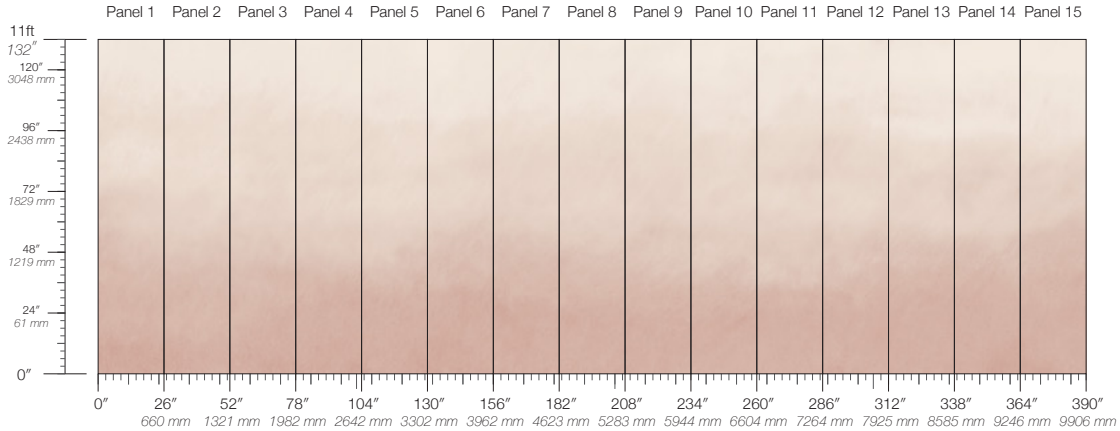

Colorwash Ascend

Suitable for residential and some commercial projects

COLOR

Ascend

STOCK

Made to order

MAINTENANCE

Water-based cleanser

CONTACT

sales@calicowallpaper.com
+1 718 243 1705
57 Lispenard Street
New York, NY 10013 USA

ITEM

4642

LEAD TIME

4 weeks to print

ENVIRONMENTAL

FSC Certified Content

CONTENT

Clay-Coated Paper

MINIMUM

1 panel

SPECS

100% Cellulose face
Non-woven backing
7.1 oz per linear yard
117 g per linear meter
Smooth surface texture

DISCLAIMER

Refer to our website to see the full mural artwork. Reference the physical sample for color and texture. Panel maps represent mural artwork only.

PANEL WIDTH

26" / 661 mm trimmed

PRICE

Available upon request

PANEL HEIGHT

132" / 3353 mm standard
192" / 4877 mm extended

ORIGIN

USA

TESTING

(US) ASTM E84 Adhered Class A

REPEAT

Non-repeating

DETAILS

Custom options available