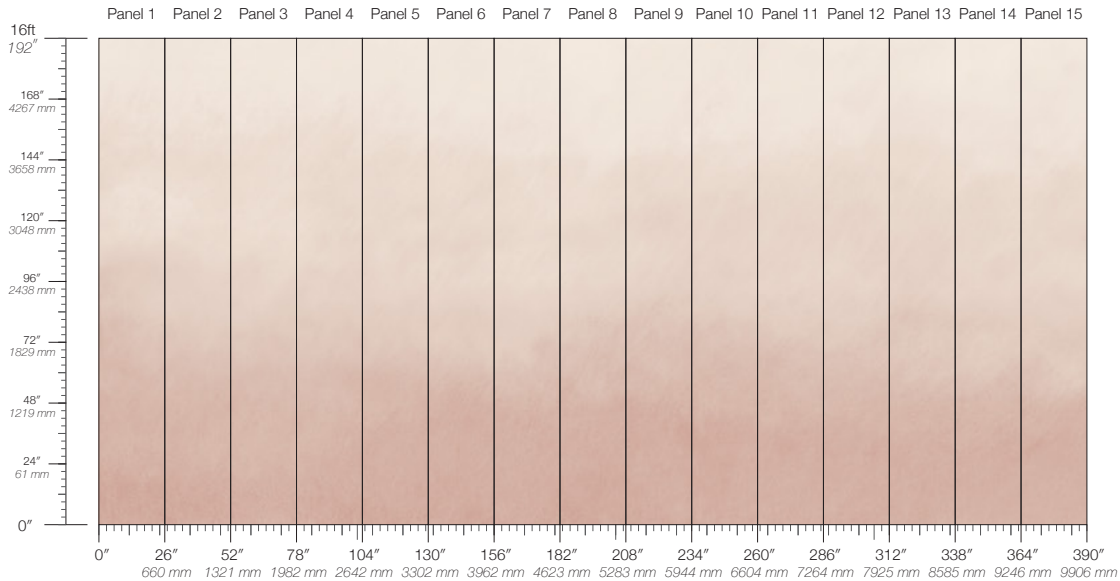

Colorwash Ascend

Suitable for residential and some commercial projects

COLOR

Ascend

STOCK

Made to order

MAINTENANCE

Water-based cleanser

CONTACT

sales@calicowallpaper.com
+1 718 243 1705
57 Lispenard Street
New York, NY 10013 USA

ITEM

4642

LEAD TIME

4 weeks to print

ENVIRONMENTAL

FSC Certified Content

CONTENT

Clay-Coated Paper

MINIMUM

1 panel

SPECS

100% Cellulose face
Non-woven backing
7.1 oz per linear yard
117 g per linear meter
Smooth surface texture

DISCLAIMER

Refer to our website to see the full mural artwork. Reference the physical sample for color and texture. Panel maps represent mural artwork only.

PANEL WIDTH

26" / 661 mm trimmed

PRICE

Available upon request

PANEL HEIGHT

132" / 3353 mm standard
192" / 4877 mm extended

ORIGIN

USA

TESTING

(US) ASTM E84 Adhered Class A

REPEAT

Non-repeating

DETAILS

Custom options available